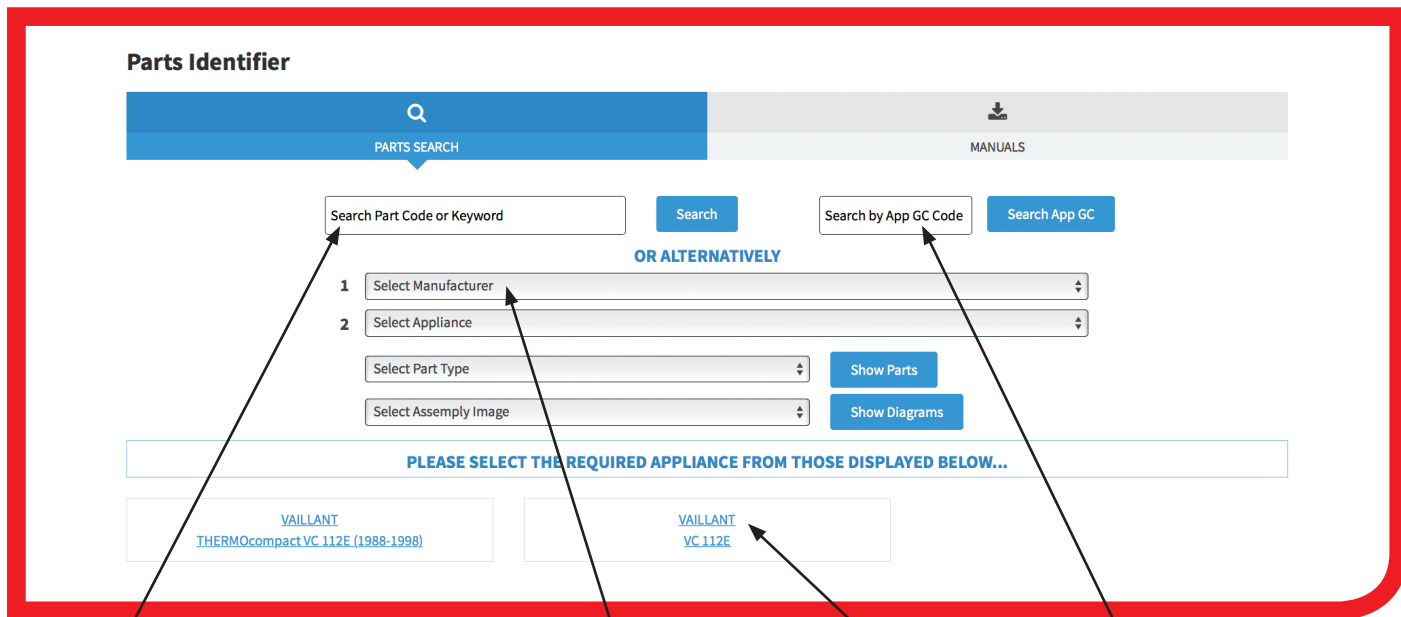

HRP PARTS IDENTIFIER STEP BY STEP GUIDE

STEP ONE

LOGIN
SCREEN

STEP TWO

SELECT BOILER
SPARES OPTION

SEARCH OPTION 1

Insert relevant part number and click search to locate part.

OR