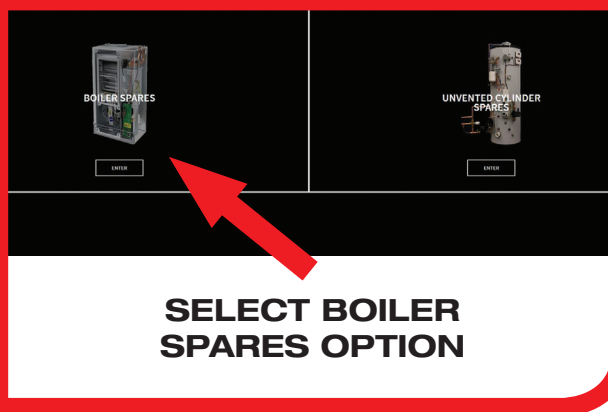

HRP PARTS IDENTIFIER STEP BY STEP GUIDE

STEP ONE

LOGIN
SCREEN

STEP TWO

SELECT BOILER
SPARES OPTION

SEARCH OPTION 1

Insert relevant part number and click search to locate part.

OR