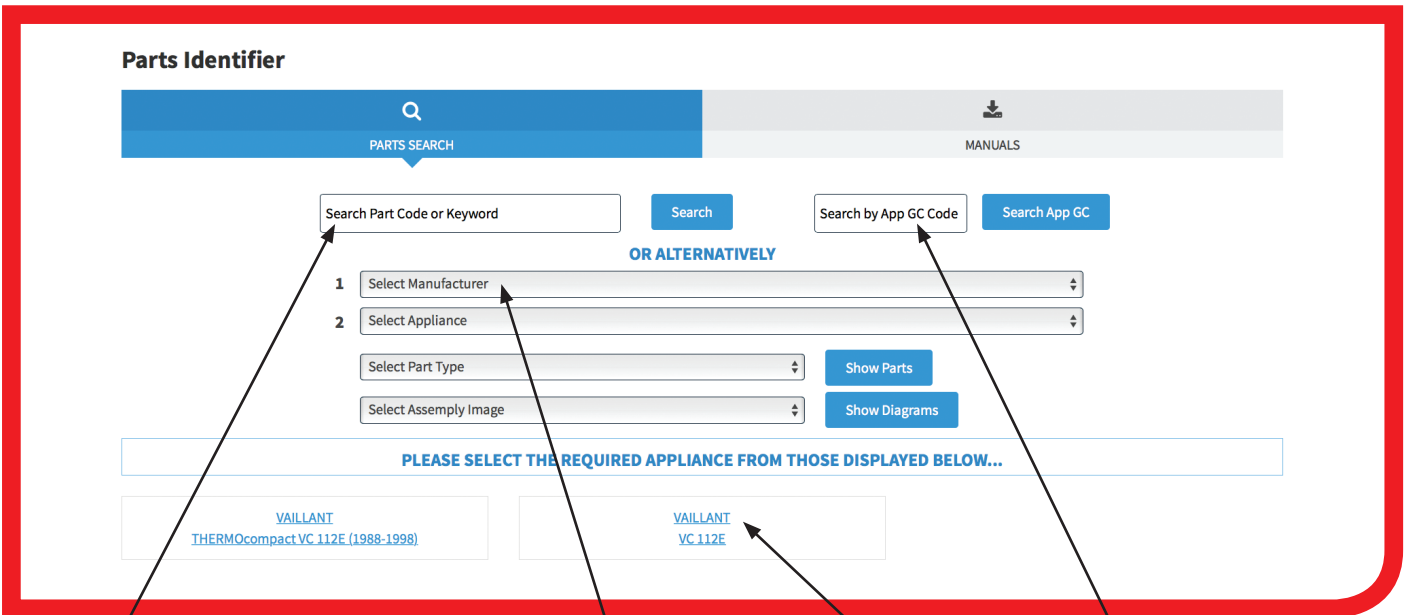

HRP PARTS IDENTIFIER STEP BY STEP GUIDE

STEP ONE

**LOGIN
SCREEN**

STEP TWO

**SELECT BOILER
SPARES OPTION**

SEARCH OPTION 1

Insert relevant part number and click search to locate part.

OR

SEARCH OPTION 2

Insert the manufacturer name, followed by the appliance type. Then drill down via a specific part type or diagram look-up.

OR

SEARCH OPTION 3

Insert a GC code and then select the relevant boiler model from those provided. Then drill down to find a specific part via the part type or diagram look-up.