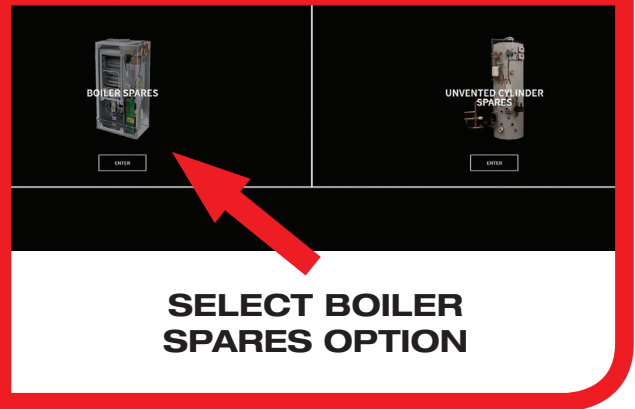

HRP PARTS IDENTIFIER STEP BY STEP GUIDE

STEP ONE

**LOGIN
SCREEN**

STEP TWO

**SELECT BOILER
SPARES OPTION**

SEARCH OPTION 1

Insert relevant part number and click search to locate part.

OR